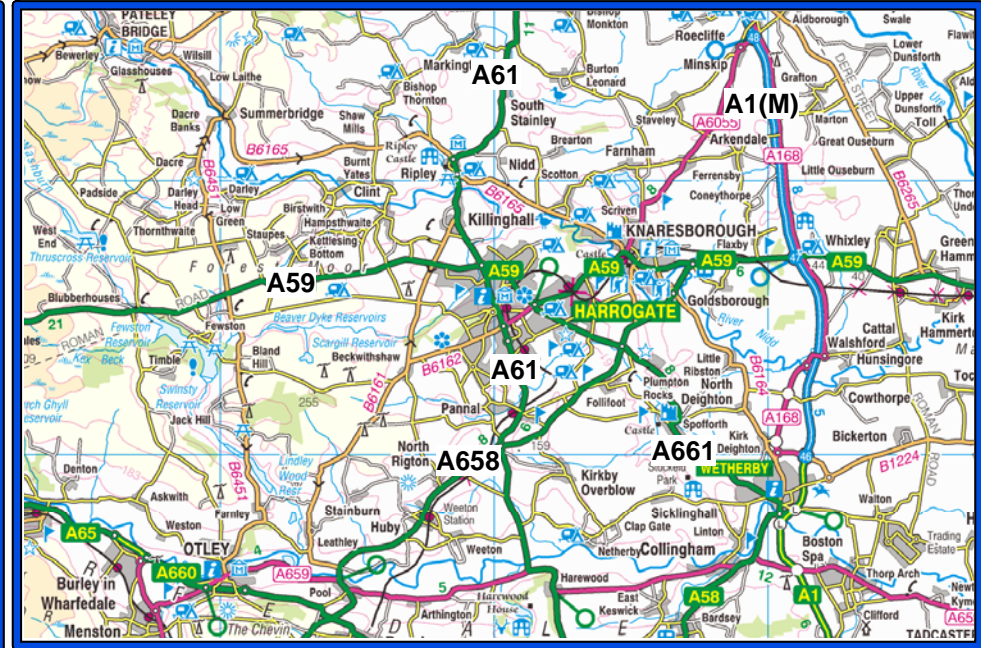

Pavilions of Harrogate

-  Visitor Parking
-  Harrogate Railway Station
-  Bus Stops

Yorkshire Event Centre
 Gt. Yorkshire Showground
 Harrogate
 North Yorkshire
 HG2 8PW